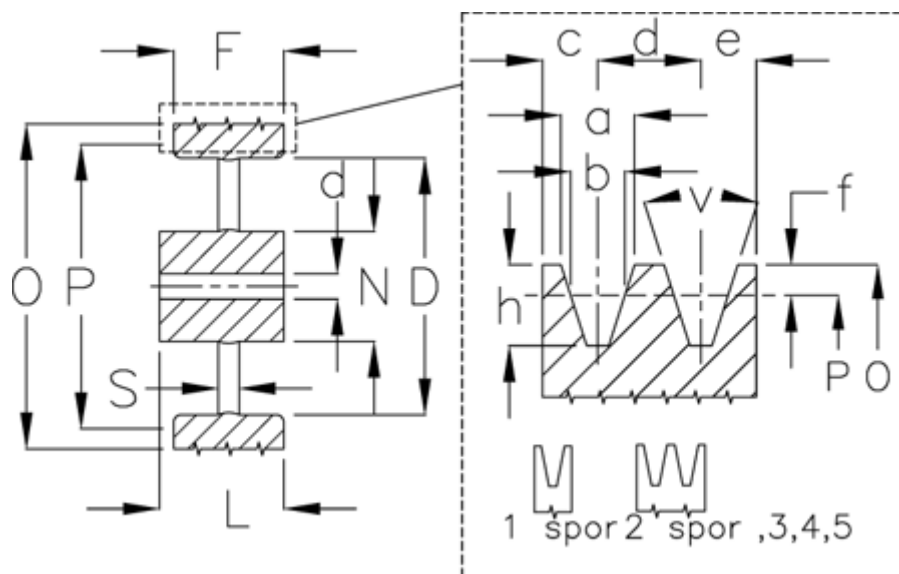

Article number: 60410060002

Description: V-belt pulley, no bore A 600/2

Measures

D	= 567	S	= 18
d	= 25	Type	= A
F	= 35.0		
L	= 50		
N	= 110		
Number of ribs	= 2		
O	= 605.5		
P	= 600		